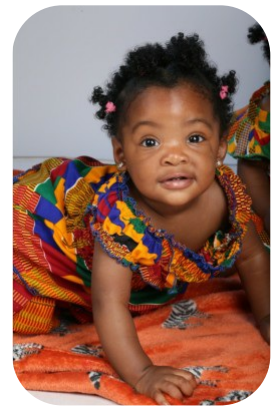

Halo & Angel Dempster-Duffus

Age: 0-5	Height: 3ft0inch	Eye Colour: Black	Accent: London
Gender: F	Weight: 10kg		
Location: London	Shoe Size: 2		
Drives: No	Hair Color: Black		

Talents
CHILD MODELLING

FOR ANY INQUIRIES PLEASE CONTACT US